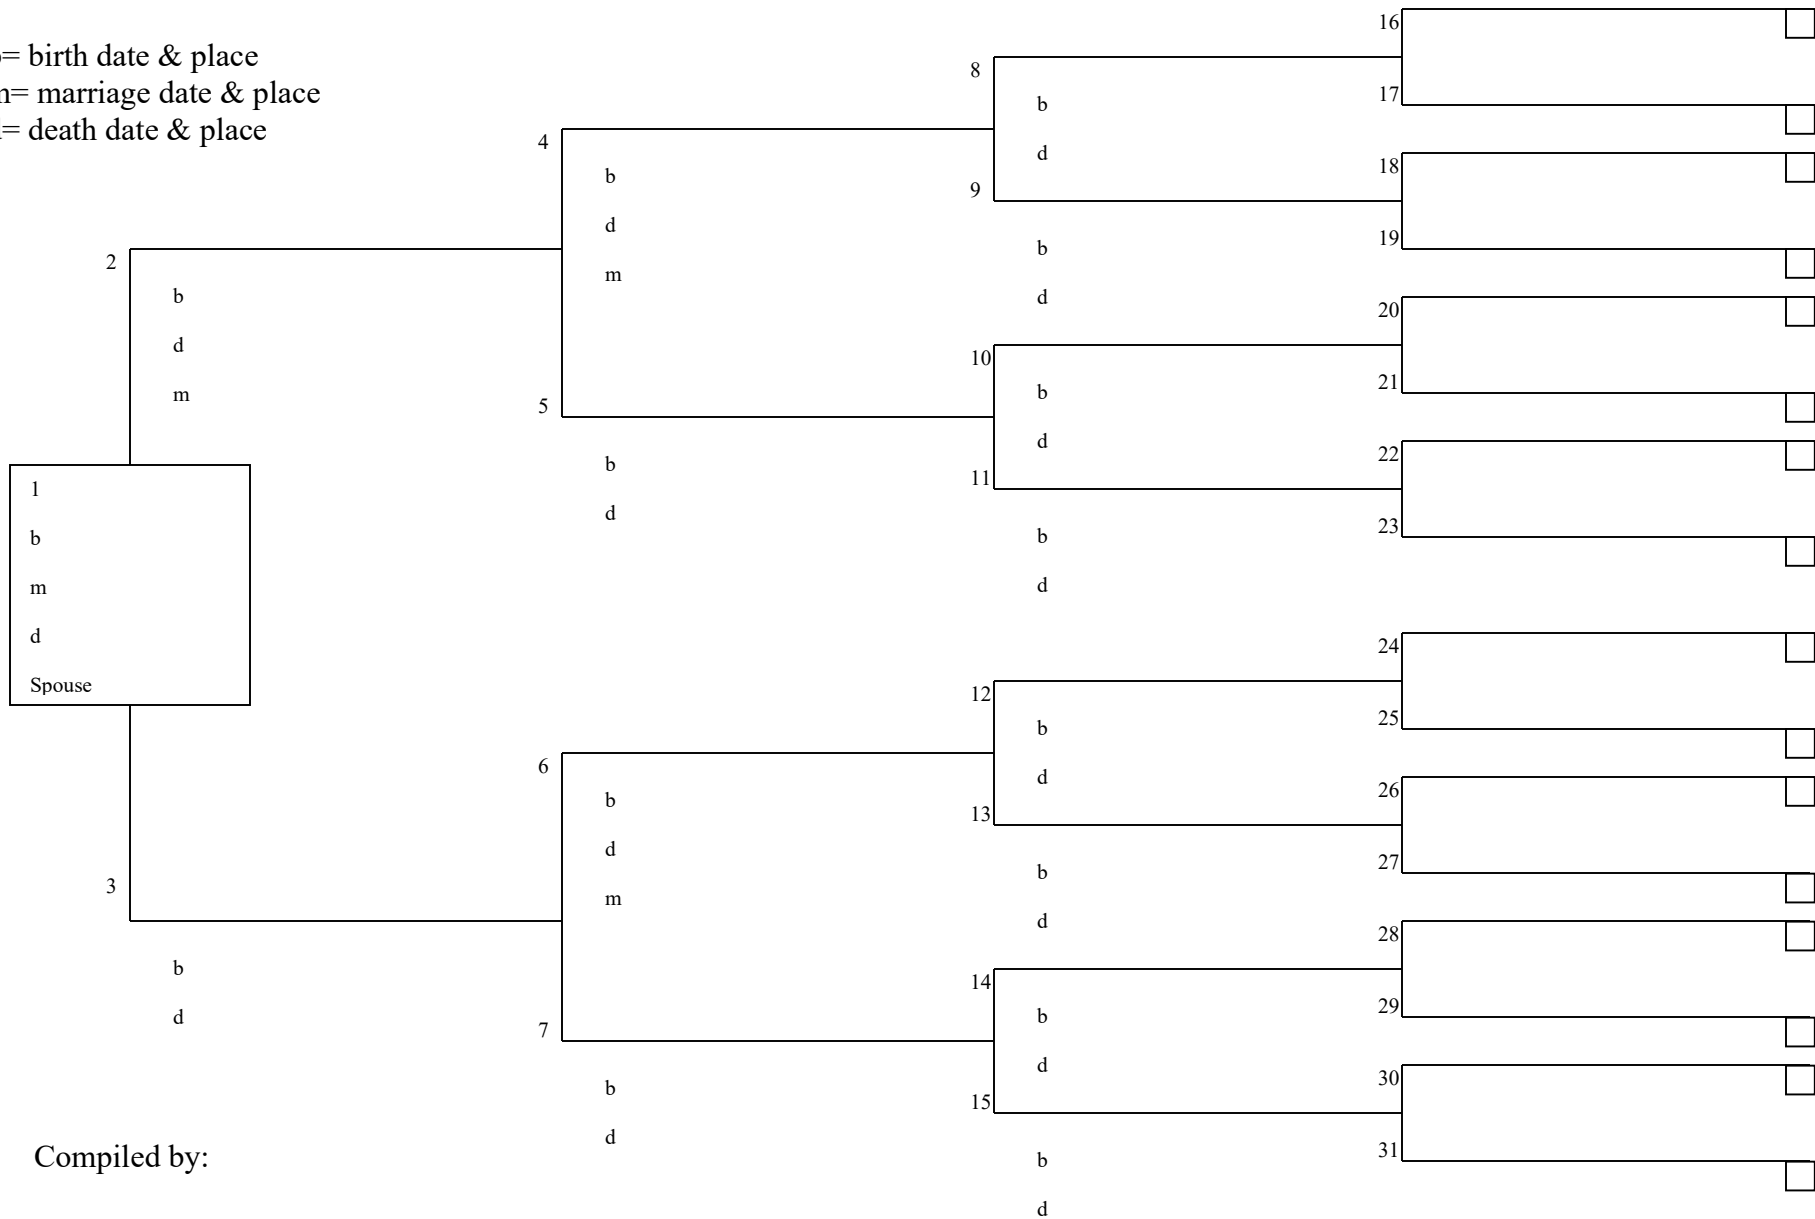

Five-Generation Ancestor Chart

#1 on this chart is the same as
_____ on chart # _____

See
Chart #

b= birth date & place
m= marriage date & place
d= death date & place

Compiled by:

WeHeartGenealogy.com
Info@WeHeartGenealogy.com